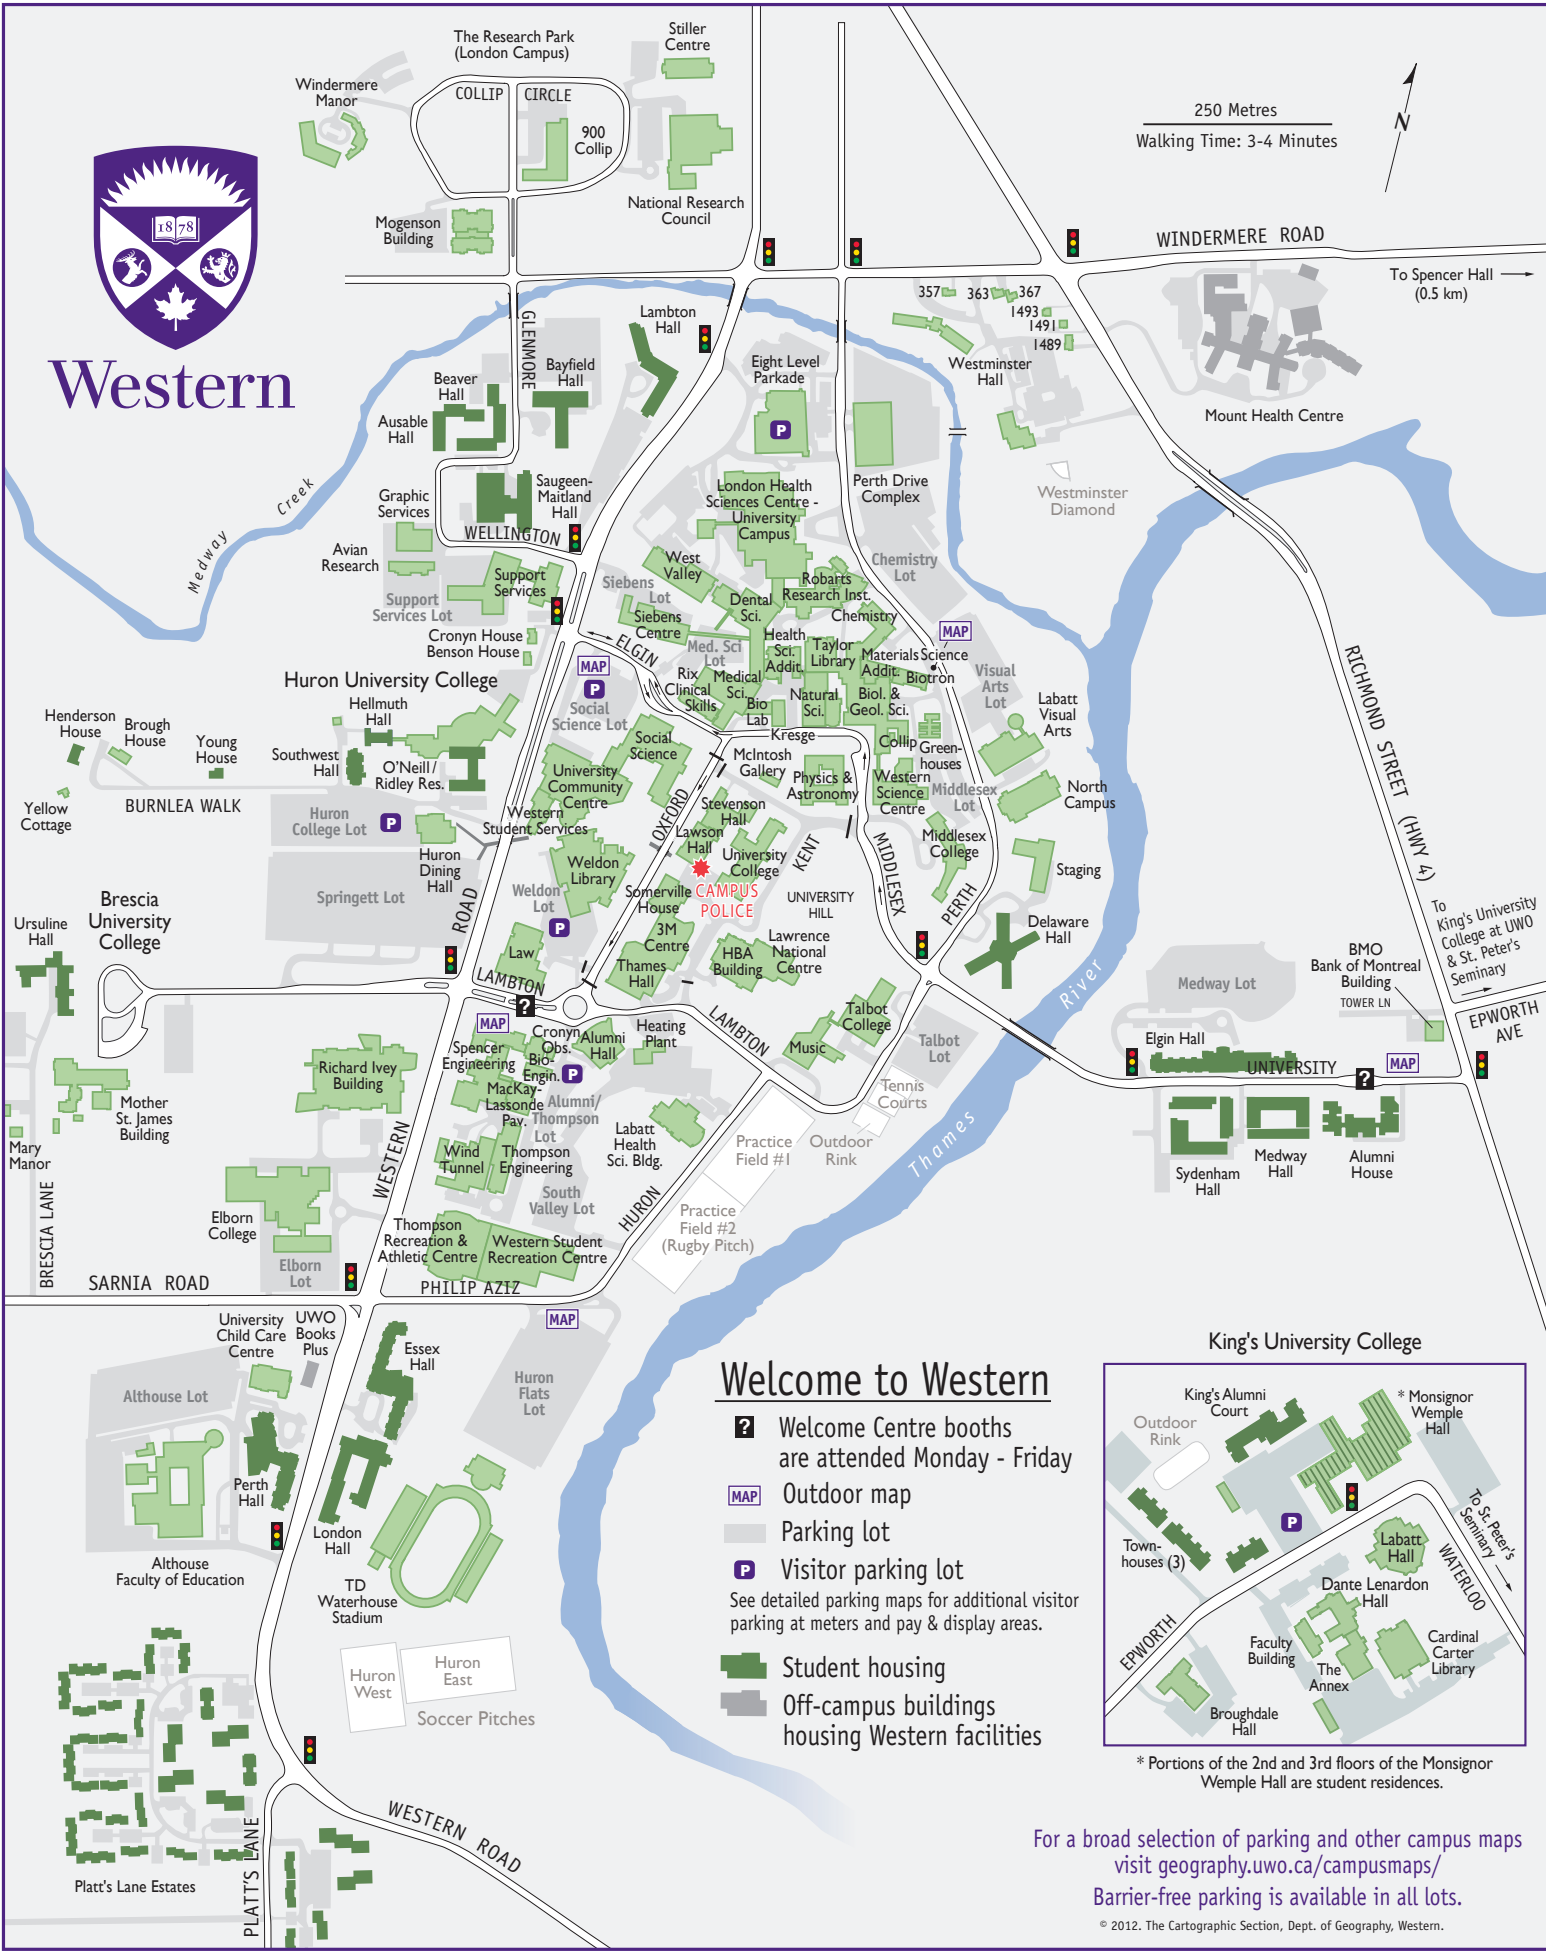

# Western

## Welcome to Western

- Welcome Centre booths are attended Monday - Friday
  - Outdoor map
  - Parking lot
  - Visitor parking lot
- See detailed parking maps for additional visitor parking at meters and pay & display areas.
- Student housing
  - Off-campus buildings housing Western facilities

\* Portions of the 2nd and 3rd floors of the Monsignor Wemple Hall are student residences.

For a broad selection of parking and other campus maps visit [geography.uwo.ca/campusmaps/](http://geography.uwo.ca/campusmaps/)  
Barrier-free parking is available in all lots.