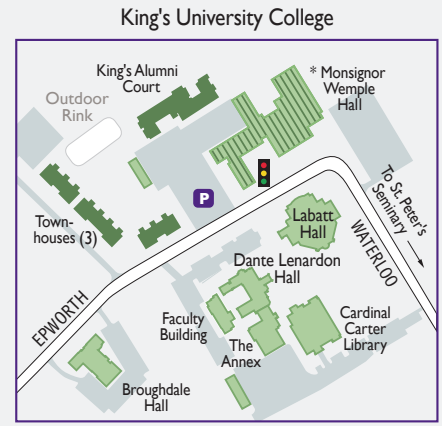

## Welcome to Western

- Welcome Centre booths are attended Monday - Friday
  - Outdoor map
  - Parking lot
  - Visitor parking lot
- See detailed parking maps for additional visitor parking at meters and pay & display areas.
- Student housing
  - Off-campus buildings housing Western facilities

\* Portions of the 2nd and 3rd floors of the Monsignor Wemple Hall are student residences.

For a broad selection of parking and other campus maps visit [geography.uwo.ca/campusmaps/](http://geography.uwo.ca/campusmaps/)  
Barrier-free parking is available in all lots.